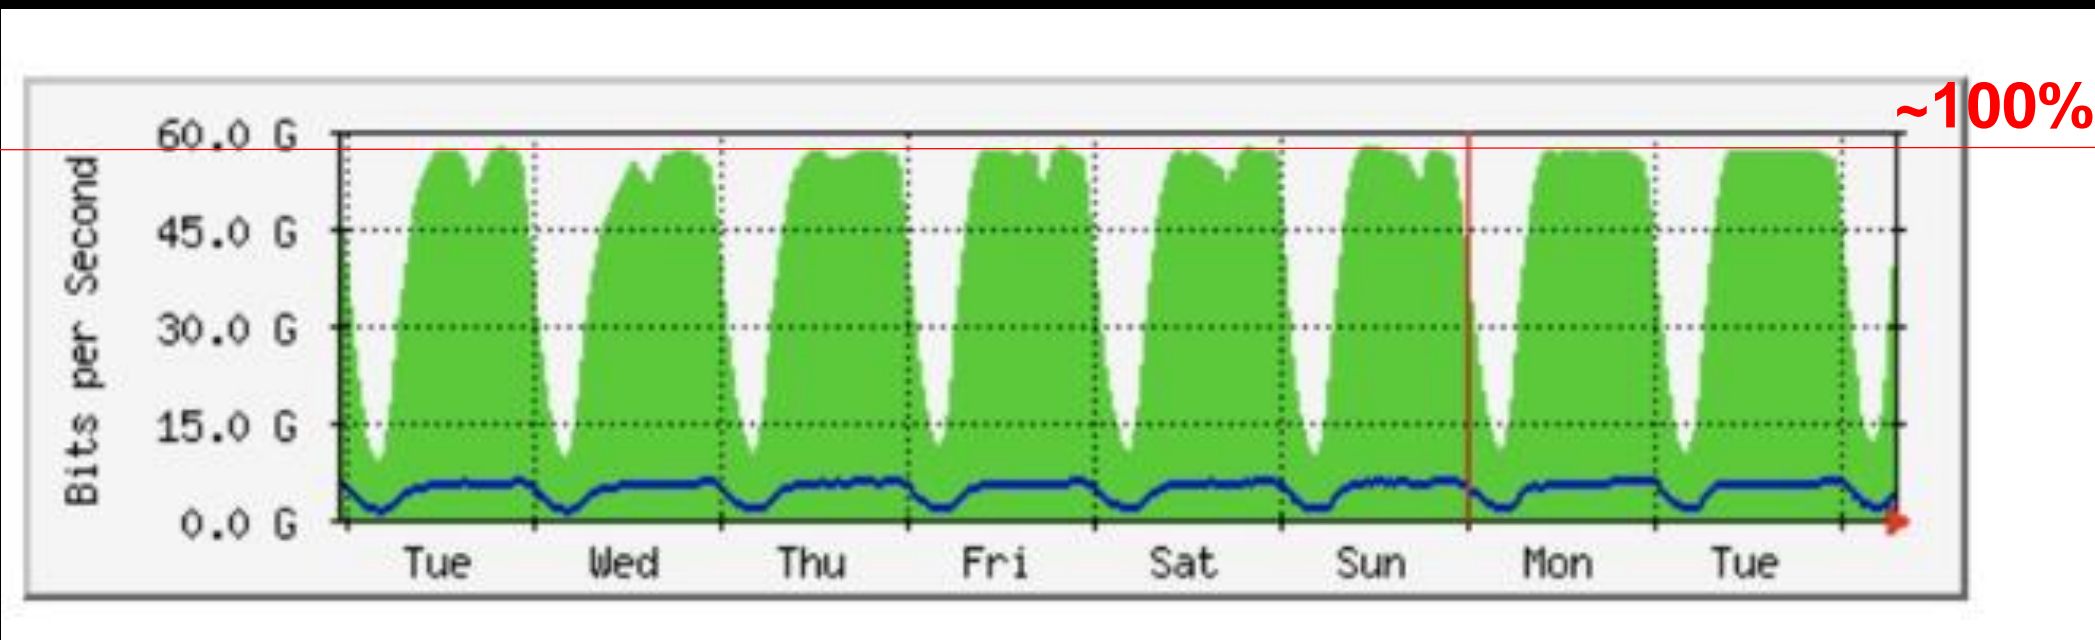

Peering (traffic) ...